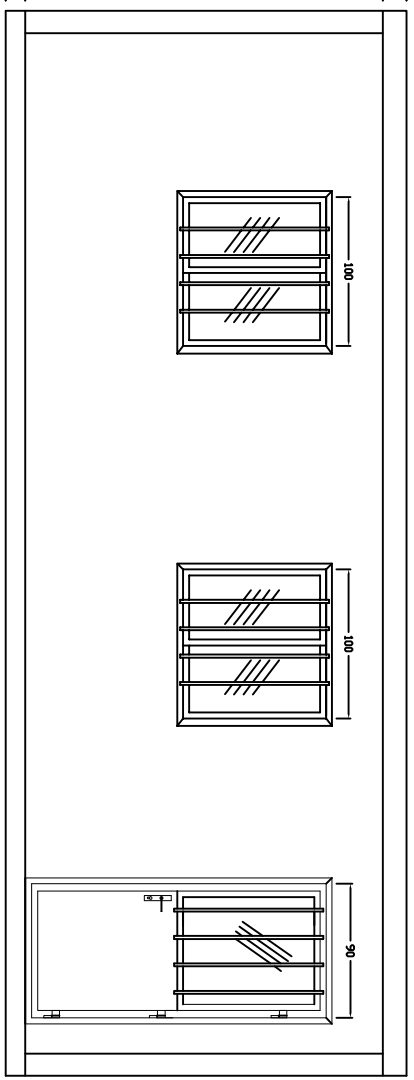

100x120h
a scotture
con barre

100x120h
a scotture
con barre

Porta 90x205h
1/2 vetro con barre

269
240
16

269
240
16

240

Titolo		MS 5	
Commite			
Edition		1	
Sheet		1/1	

Item#	Quantity	Title/Name, designation, material, dimension etc	Article No./Reference
Designed by	Checked by	Approved by - date	Date
Filename		Scale	