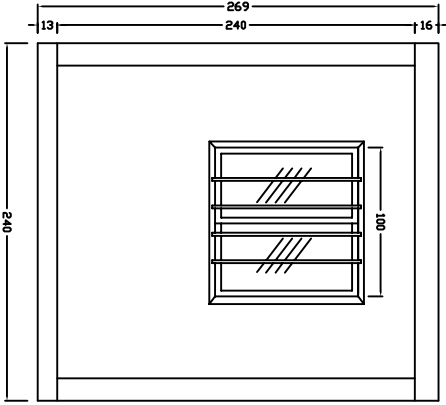

100x120h
a scotture
con barre

100x120h
a scotture
con barre

Porta 90x205h
1/2 vetro con barre

269
240
16

269
240
16

240

Titolo		MS 5	
Commite			
Edition		1	
Sheet		1/1	

Item#	Quantity	Title/Name, designation, material, dimension etc	Article No./Reference
Designed by	Checked by	Approved by - date	Date
Filename		Scale	