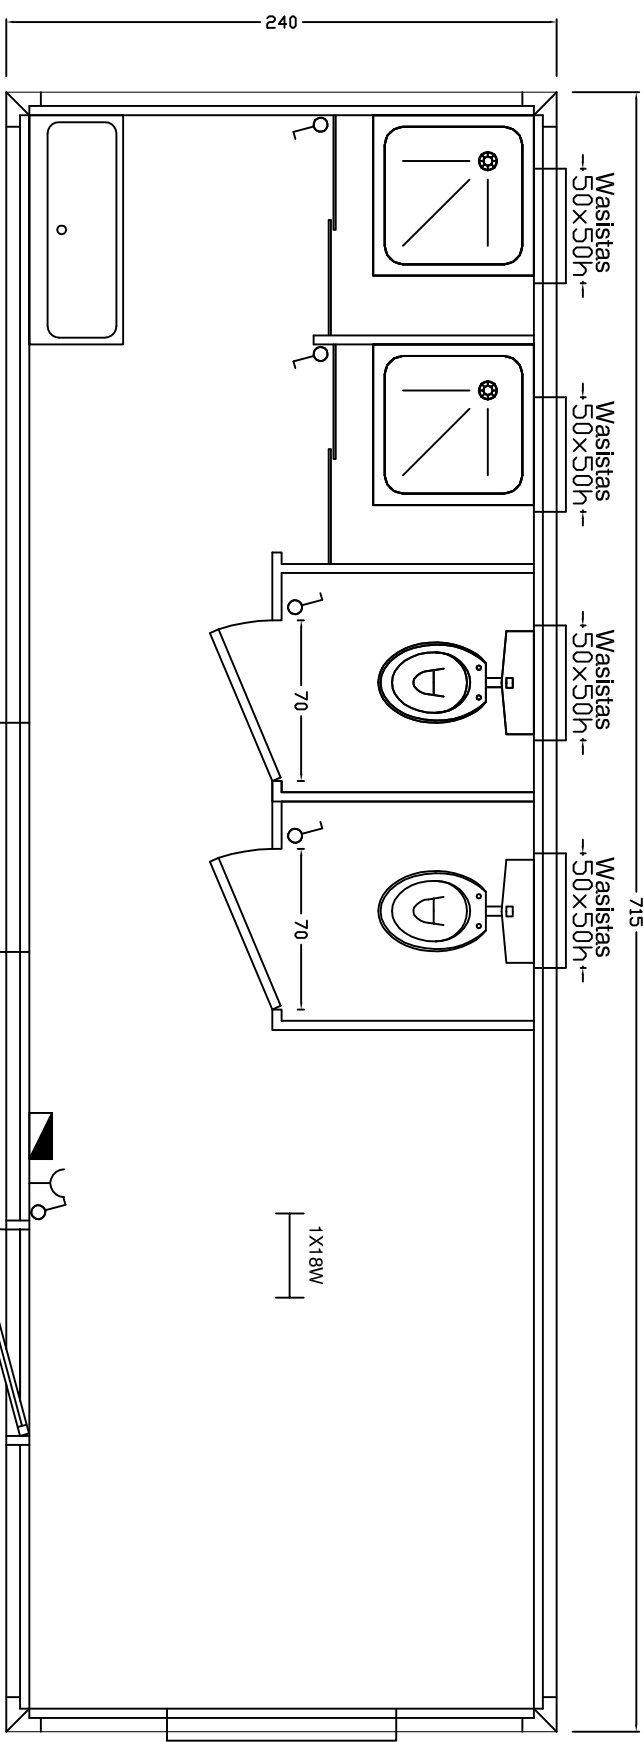

T1 T2 T3 T4 T5 T6 T7 T8 T9 T10 T11 T12 T13 T14 T15 T16 T17 T18 T19 T20 T21 T22 T23 T24 T25 T26 T27 T28 T29 T30 T31 T32 T33 T34 T35 T36 T37 T38 T39 T40 T41 T42 T43 T44 T45 T46 T47 T48 T49 T50 T51 T52 T53 T54 T55 T56 T57 T58 T59 T60 T61 T62 T63 T64 T65 T66 T67 T68 T69 T70 T71 T72 T73 T74 T75 T76 T77 T78 T79 T80 T81 T82 T83 T84 T85 T86 T87 T88 T89 T90 T91 T92 T93 T94 T95 T96 T97 T98 T99 T100

MS 47

715

1x18w

Porta 90x205h
1/2 vetro con barre

100x120h
a scorrere
con barre

100x120h
a scorrere
con barre

Titolo		MS 47	
Compte			
Edition		1	
Sheet		1/1	

Item ref	Quantity	Title/Name, designation, material, dimension etc	Designed by	Checked by	Approved by - date	Filename	Article No./Reference	Date	Scale